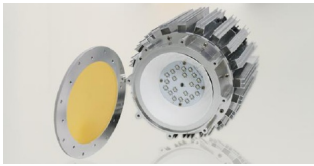

A 3D COB down light that offers a variety of remote phosphor solutions for luminaire manufacturers to choose from.

Remark: We focus on LED Lighting, and our products include LED Bulb Light, T8 LED Tube Light, T5 LED Tube Light, LED Panel Light, LED Track Light, LED Down light, LED Ceiling Light, LED Spot Light, LED Flood Light, LED Emergency Lighting, LED Dimmer, etc.

Sales@CGLEDLighting.com

, Or add Skype

Jackchen198

or Call us, Let's talk details.